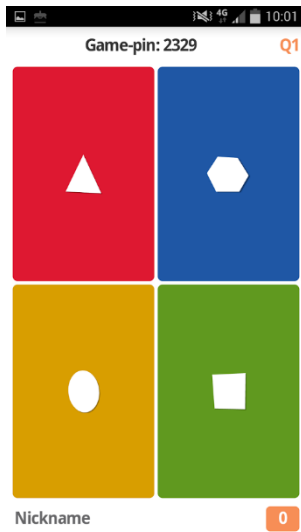

Kahoot Quiz Instructions

6. The game board on your 2nd device will look like this.

7. The length of time you will have to answer each question will depend on the question. It could be from 5 seconds to 60 seconds.
8. Get Ready!